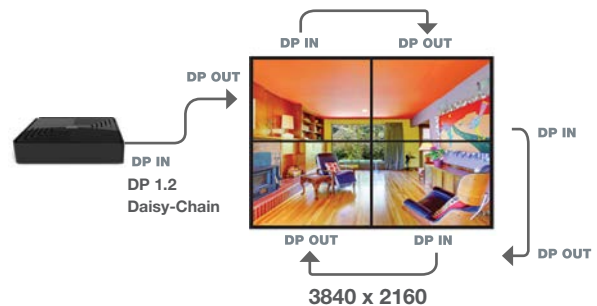

Active to Active 3,8 mm / 1,8 mm

Bezel to Bezel 3,5 mm / 1,5 mm

Ultra / Extra Narrow Bezel

Reducing the gap between each display area, Vestel's designs help to create a seamless overall on-screen image with 3,5 mm and 1,5 mm bezel to bezel gaps.

HD

High Definition Picture

Create a seamless and striking visual experience with our Video Wall displays. Offering 500-700 Nit options, our monitors can display your content in picture perfect resolution, whatever the lighting conditions.

Landscape

Portrait

Landscape and Portrait Mode

Our Video Walls can be displayed in either landscape or portrait mode. Vestel's 24/7 professional displays not only allow for installation in portrait mode, but also for additional display protection. The displays' Pixel Shifting feature reduces the risk of any on-screen imagery sticking.

Display Port - Daisy Chain

Reduce cost and maximize video quality with Vestel's new line of Video Wall displays. Using Display Port 1.2a-enabled screens, Vestel offers a daisy chain solution that cuts the cost of installation, cabling and maintenance. This daisy-chained monitor set up also ensures a more immersive viewing experience.