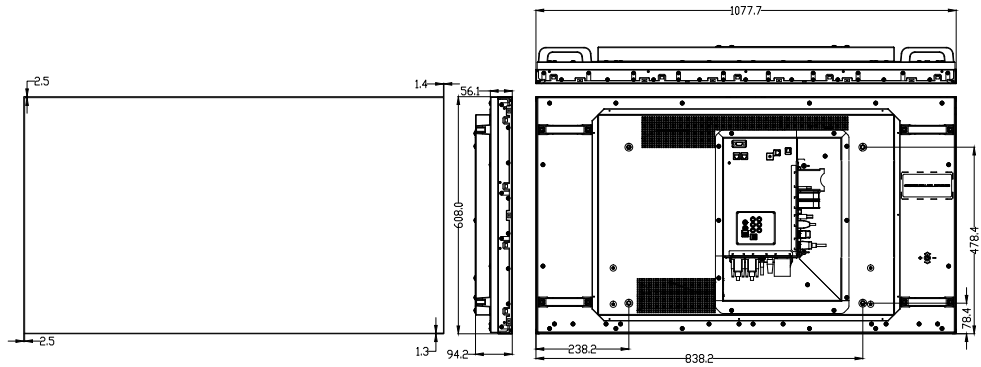

49"
3.8mm

55"
3.8mm

55"
1.8mm