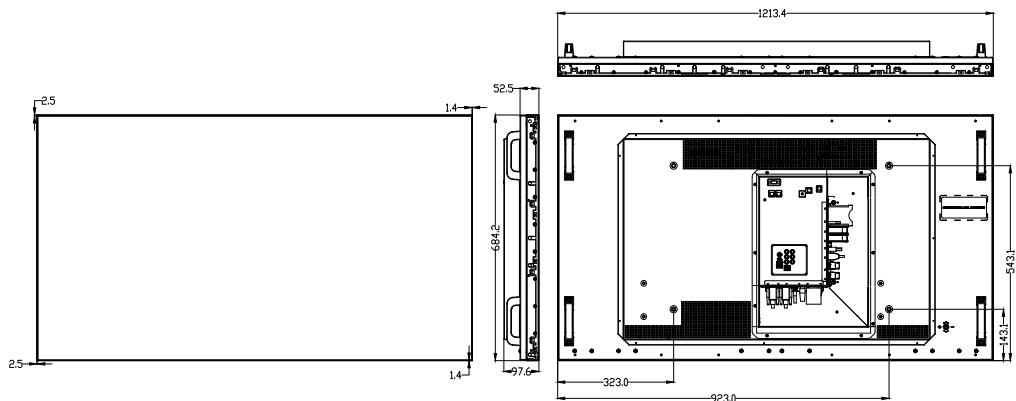

49"
3.8mm

55"
3.8mm

55"
1.8mm